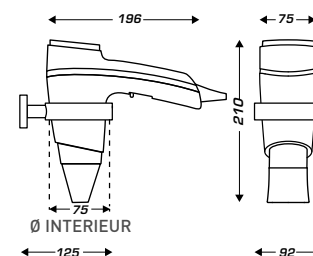

8 22 1046

8 22 1047

8 66 951

ELECTRIC CABLE LOCKING OPTION WITH WALL SUPPORT

PATENTED SWITCH HANDLE SYSTEM

RÉF.	DÉSIGNATION	UL
8 22 1046	Brittony white 1600W + plug	12
8 22 1047	Brittony black 1600W + plug	12
8 22 1142	Brittony chrome 1600W + plug	12
8 66 951	Clipper Brittony chrome anti-theft wall support	12