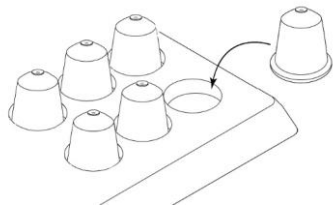

Compartments:
80 x 45 x 20mm (3x)
149 x 35 x 15mm (1x)

- Material: heat-resistant ABS with a wood structure finish
- Colour: black
- Size: L455 x W228 x H38mm (incl. kettle H210/250mm)
- Removable stainless steel perforated 'drip tray' for used tea bags and spoons
- Anti-theft system for water kettle power base
- Easy to clean (fully rounded edges)
- 4 furniture protection gliders
- **A 2 year guarantee**

Optional

Porcelain cups Walküre
Durable hotel porcelain
Size: 20cl
Available in 13 colours
Winner Red Dot Design Award

Your Own Design

Every hotel has its own type of guests, is run by a different manager and has its own style of decoration. For that reason B~TRAY offers many different kinds of hospitality trays in various colours. But we design and manufacture trays on request too. The bespoke trays are available in solid wood or MDF and can be supplied in any colour, size or shape of your choice.

neat storage | perfect fit

- Material: MDF or solid beech (finished with 3 coats of staining according to the highest standards)
- Based on model SUPREME / SIGNUM / SLIM
- Size, shape and colour: your own design
- Available with anti-theft system for kettle power base
- 4 furniture protection gliders
- Easy to clean (fully rounded edges)
- Minimum order quantity: 100 pieces
- **A 2 year guarantee**