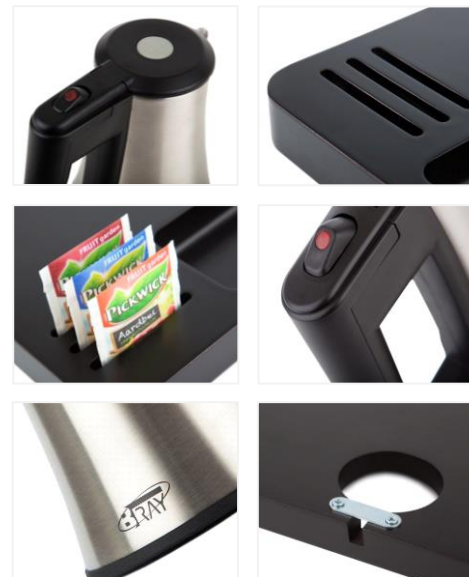

High-quality materials