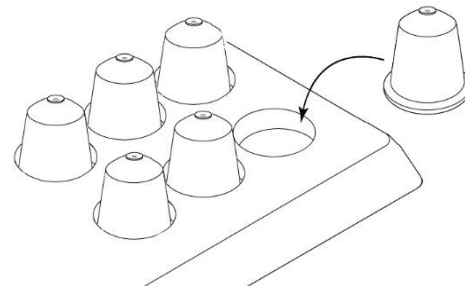

Hospitality tray SUPREME

Compartments:

- 125 x 70 x 25mm (2x)
- 150 x 40 x 25mm (1x)
- ø 40mm (6x)

Available with **0.5 litre kettle STAR** or **1.0 litre kettle STYLE**:

- 304 Stainless Steel body (durable)
- Auto shut-off, boil dry protection and indicator light (safety)
- Fully STRIX controlled (safety)
- Integrated heating element (easier to clean)
- Usable for left and right handed guests (user-friendly)
- CE, Intertek and TÜV/GS approved (safety)
- Available with Euro, UK or Swiss plug

Unique feature:

Provides enough space to store a Nespresso machine, models INISSIA, PIXIE, ESSENZA C30/D30 or CITIX – max. 370 x 130mm.

Perfect fit | Neat storage

- Material: high-quality MDF
- Colour: black brown
- Size: L460 x W370 x H40mm (incl. kettle H212/252mm)
- 3 coats of staining according to the highest standards (approved for IKEA)
- Anti-theft system for water kettle power base
- 6 round compartments for storage of coffee capsules
- 4 furniture protection gliders
- Easy to clean (fully rounded edges)
- Tailor-made >100 trays
- **A 2 year guarantee**

Luxury Design

Optional

Leaflet holder

Size: A5
High-quality acrylic
Integrated in tray (removable)

TIP: show your guests the instructions of your Nespresso coffee machine!

Porcelain cups Walküre

Durable hotel porcelain
Size: 20cl
Available in 13 colours
Winner Red Dot Design Award